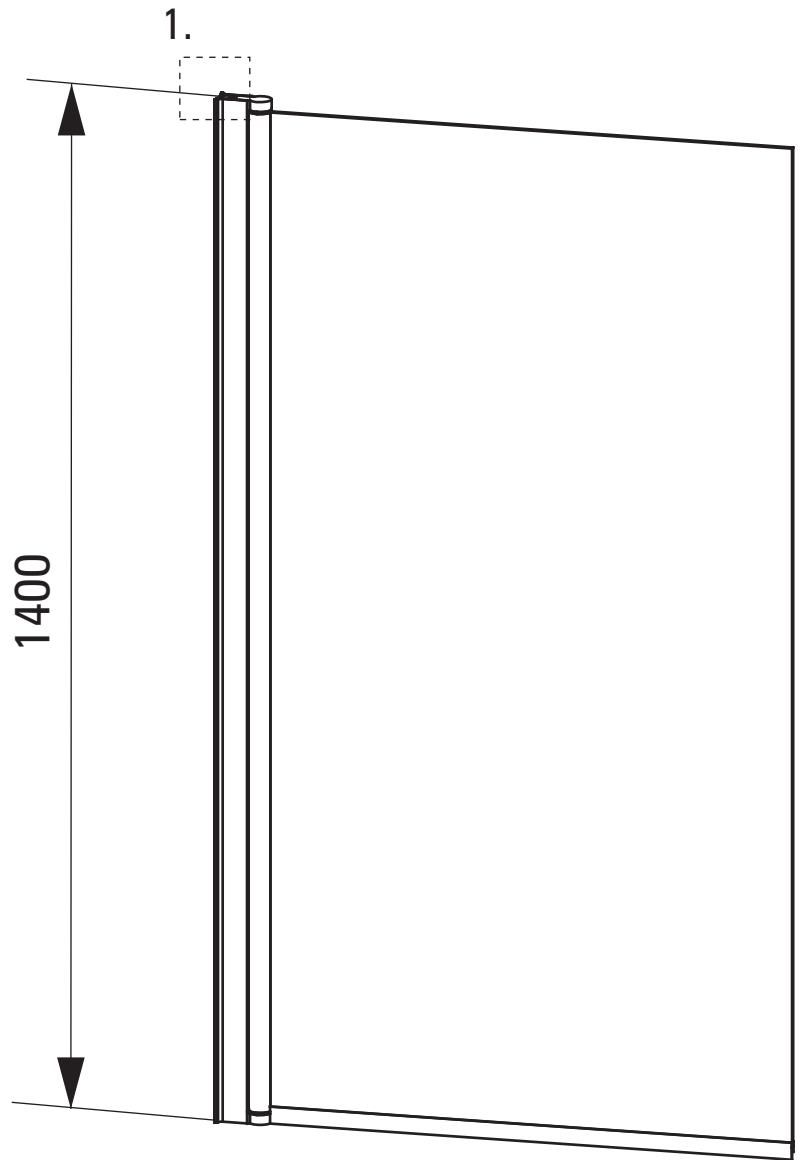

1.

ALPINIA

Model	Size	C (mm)
KGA 072P	800x1400	785-800